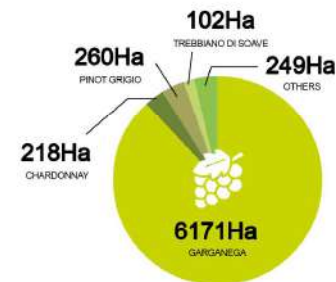

ESSENTIAL SOAVE

THE GRAPES

THE RULES

COLORS OF SOAVE

- THE SOIL -

1. **SOILS OF THE RECENT CALCAREOUS FLOODPLAIN**
   Moderately fine textured soils, strongly calcareous, moderately alkaline.
   ROOT-RESTRICTING DEPTH: deep;
   PERMEABILITY: medium;
   AVAILABLE WATER CAPACITY: high;
   NATURAL DRAINAGE: well drained;
   ACTIVE CALCIUM CARBONATE: 4-8%
2. **SOILS OF THE CALCAREOUS HILLS**
   Moderately fine textured soils, with common medium gravelly rock fragments, strongly calcareous, moderately alkaline.
   ROOT-RESTRICTING DEPTH: moderately deep;
   PERMEABILITY: medium;
   AVAILABLE WATER CAPACITY: high;
   NATURAL DRAINAGE: well drained;
   ACTIVE CALCIUM CARBONATE: 10-13%
3. **RED COLORED SOILS OF THE VOLCANIC HILLS**
   Moderately fine textured soils, with few medium gravelly rock fragments, non calcareous, neutral.
   ROOT-RESTRICTING DEPTH: deep;
   PERMEABILITY: medium;
   AVAILABLE WATER CAPACITY: high;
   NATURAL DRAINAGE: well drained;
   ACTIVE CALCIUM CARBONATE: 0-2%
4. **BLACK COLORED SOILS OF THE VOLCANIC HILLS**
   Moderately fine textured soils, with few medium gravelly rock fragments, non calcareous, neutral.
   ROOT-RESTRICTING DEPTH: deep;
   PERMEABILITY: medium;
   AVAILABLE WATER CAPACITY: high;
   NATURAL DRAINAGE: well drained;
   ACTIVE CALCIUM CARBONATE: 0-2%

ALL SOAVE NUMBERS

A BIT OF HISTORY

- 1816 - NAPOLEONIC CADASTRE
- 1931 - 1° FINE ITALIAN WINE
- 1968 - RECOGNITION OF D.O.C.
- 1998 - 1° DOCG IN VENETO FOR RECIOTO DI SOAVE
- 2001 - 3° DOCG IN VENETO FOR SOAVE SUPERIORE
- 2016 - 1° ITALIAN HISTORIC RURAL LANDSCAPE

BOTTLES