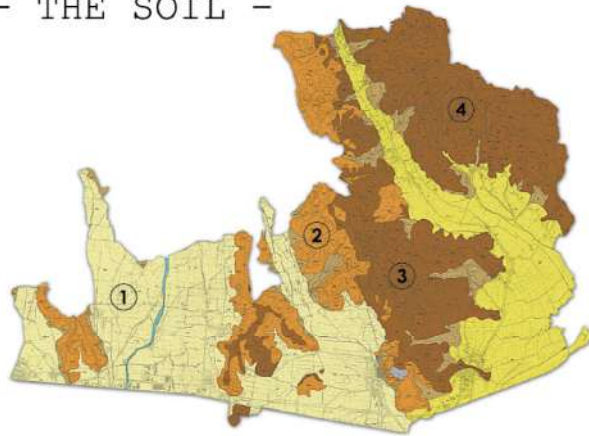

Con il contributo di:

mipaaf

ministero delle politiche
agricole alimentari e forestali

DM 9375342 del 14/12/2020

ESSENTIAL SOAVE

THE GRAPES

Garganega
70-100%

Trebiano di Soave
0-30%

THE RULES

COLORS OF SOAVE

- THE SOIL -

- SOILS OF THE RECENT CALCAREOUS FLOODPLAIN**
Moderately fine textured soils, strongly calcareous, moderately alkaline.
ROOT-RESTRICTING DEPTH: deep;
PERMEABILITY: medium;
AVAILABLE WATER CAPACITY: high;
NATURAL DRAINAGE: well drained;
ACTIVE CALCIUM CARBONATE: 4-8%
- SOILS OF THE CALCAREOUS HILLS**
Moderately fine textured soils, with common medium gravelly rock fragments, strongly calcareous, moderately alkaline.
ROOT-RESTRICTING DEPTH: moderately deep;
PERMEABILITY: medium;
AVAILABLE WATER CAPACITY: high;
NATURAL DRAINAGE: well drained;
ACTIVE CALCIUM CARBONATE: 10-13%
- RED COLORED SOILS OF THE VOLCANIC HILLS**
Moderately fine textured soils, with few medium gravelly rock fragments, non calcareous, neutral.
ROOT-RESTRICTING DEPTH: deep;
PERMEABILITY: medium;
AVAILABLE WATER CAPACITY: high;
NATURAL DRAINAGE: well drained;
ACTIVE CALCIUM CARBONATE: 0-2%
- BLACK COLORED SOILS OF THE VOLCANIC HILLS**
Moderately fine textured soils, with few medium gravelly rock fragments, non calcareous, neutral.
ROOT-RESTRICTING DEPTH: deep;
PERMEABILITY: medium;
AVAILABLE WATER CAPACITY: high;
NATURAL DRAINAGE: well drained;
ACTIVE CALCIUM CARBONATE: 0-2%