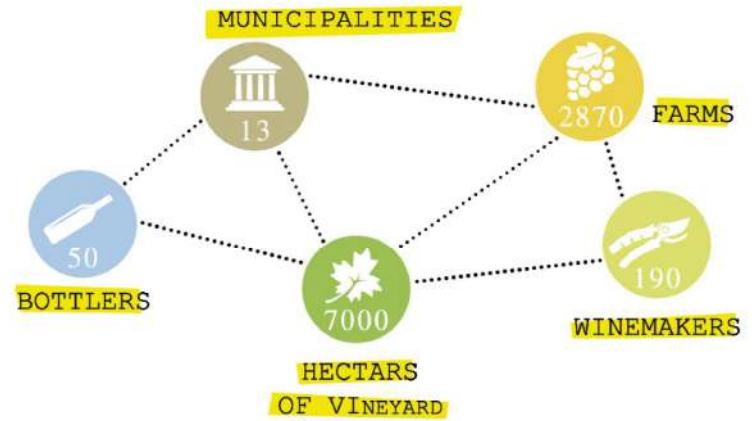

ALL SOAVE NUMBERS

A BIT OF HISTORY

- 1816 - NAPOLEONIC CADASTRE
- 1931 - 1° FINE ITALIAN WINE
- 1968 - RECOGNITION OF D.O.C.
- 1998 - 1° DOCG IN VENETO FOR RECIOTO DI SOAVE
- 2001 - 3° DOCG IN VENETO FOR SOAVE SUPERIORE
- 2016 - 1° ITALIAN HISTORIC RURAL LANDSCAPE