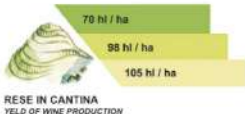

THE RULES

COLORS OF SOAVE

- THE SOIL -

- SOILS OF THE RECENT CALCAREOUS FLOODPLAIN**
Moderately fine textured soils, strongly calcareous, moderately alkaline.
ROOT-RESTRICTING DEPTH: deep;
PERMEABILITY: medium;
AVAILABLE WATER CAPACITY: high;
NATURAL DRAINAGE: well drained;
ACTIVE CALCIUM CARBONATE: 4-8%
- SOILS OF THE CALCAREOUS HILLS**
Moderately fine textured soils, with common medium gravelly rock fragments, strongly calcareous, moderately alkaline.
ROOT-RESTRICTING DEPTH: moderately deep;
PERMEABILITY: medium;
AVAILABLE WATER CAPACITY: high;
NATURAL DRAINAGE: well drained;
ACTIVE CALCIUM CARBONATE: 10-13%
- RED COLORED SOILS OF THE VOLCANIC HILLS**
Moderately fine textured soils, with few medium gravelly rock fragments, non calcareous, neutral.
ROOT-RESTRICTING DEPTH: deep;
PERMEABILITY: medium;
AVAILABLE WATER CAPACITY: high;
NATURAL DRAINAGE: well drained;
ACTIVE CALCIUM CARBONATE: 0-2%
- BLACK COLORED SOILS OF THE VOLCANIC HILLS**
Moderately fine textured soils, with few medium gravelly rock fragments, non calcareous, neutral.
ROOT-RESTRICTING DEPTH: deep;
PERMEABILITY: medium;
AVAILABLE WATER CAPACITY: high;
NATURAL DRAINAGE: well drained;
ACTIVE CALCIUM CARBONATE: 0-2%